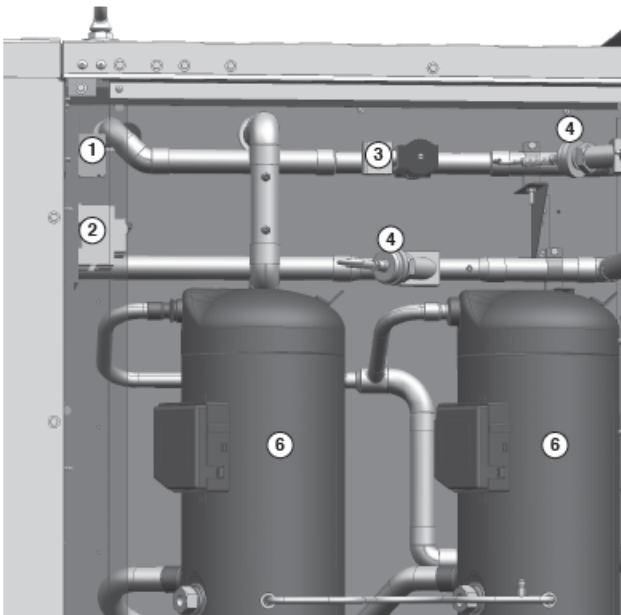

Modine Manufacturing Company 1500 DeKoven Avenue, Racine Wisconsin
PH: 262-636-1200 Fax: 800-204-6011

Modine Commercial Technical Bulletin

Subject: Upgrade Condenser Fan Motor MCB's

Date:

To:

The Atherion Commercial Packaged Ventilation Unit, model MPR is designed to provide many years of trouble-free service in demanding conditions. However, the condenser fan circuit breakers in older units experience nuisance tripping in conditions of high cabinet temperature. It has been determined that those units had breakers that were undersized for their role. To correct this, Modine is supplying upgraded breakers that will enable the model MPR to perform as designed.

If nuisance condenser fan circuit breaker trips have occurred, please contact Modine Technical Service with the following information:

- Sales Order Number/Job Name
- Model Number
- Serial Number
- Breaker Rating
 - Note: Breaker rating will be stamped on the front of the breaker. These breakers are located in the compressor section pictured as item #2 below. Be sure to follow required precautions and equipment lockout procedures prior to opening cabinet doors.